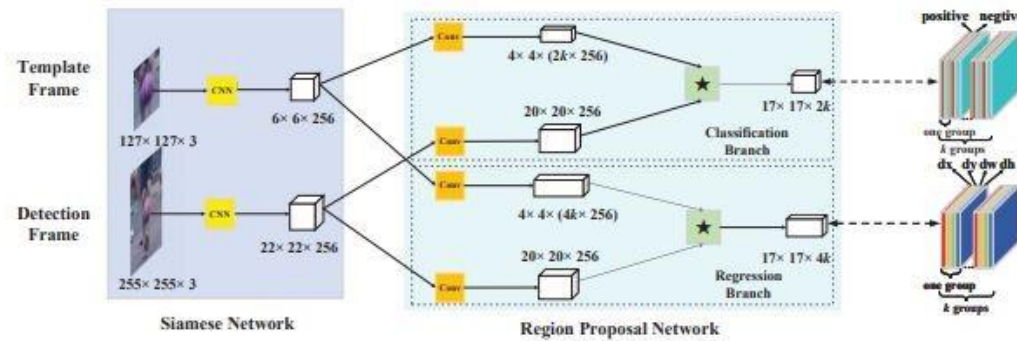

OUTLINE

1. INTRODUCTION

2. HOW IT WORKS?

3. DEMO

1. Introduction

- Motivation: The primary driving force of this work comes from the Lab's urgent needs to offer students the opportunity to attend a remote event from home or anywhere in the world in real-time.
- Pan, Tilt and Zoom Camera (PTZ Camera)

Figure 2: General over-view of the proposed system.

OUTLINE

1. INTRODUCTION

2. HOW IT WORKS?

3. DEMO

2. How it Works?

UV950A-12-U3 Minrray PTZ

SiamRPN

In the background, the YouTube Studio interface is visible, showing the "CONFIGURACIÓN DE LA EMISIÓN" (Stream Settings) page. The "Clave de emisión" (Stream Key) is set to "Default stream key (RTMP, variable)". The "URL de la emisión" (Stream URL) is "rtmp://a.rtmp.youtube.com/live2". The "URL del servidor secundario" (Secondary server URL) is "rtmp://b.rtmp.youtube.com/live2?back". The "Latencia de emisiones en directo" (Live broadcast latency) is set to "Latencia baja" (Low latency). The "Activar Windows" (Activate Windows) watermark is visible in the bottom right corner.