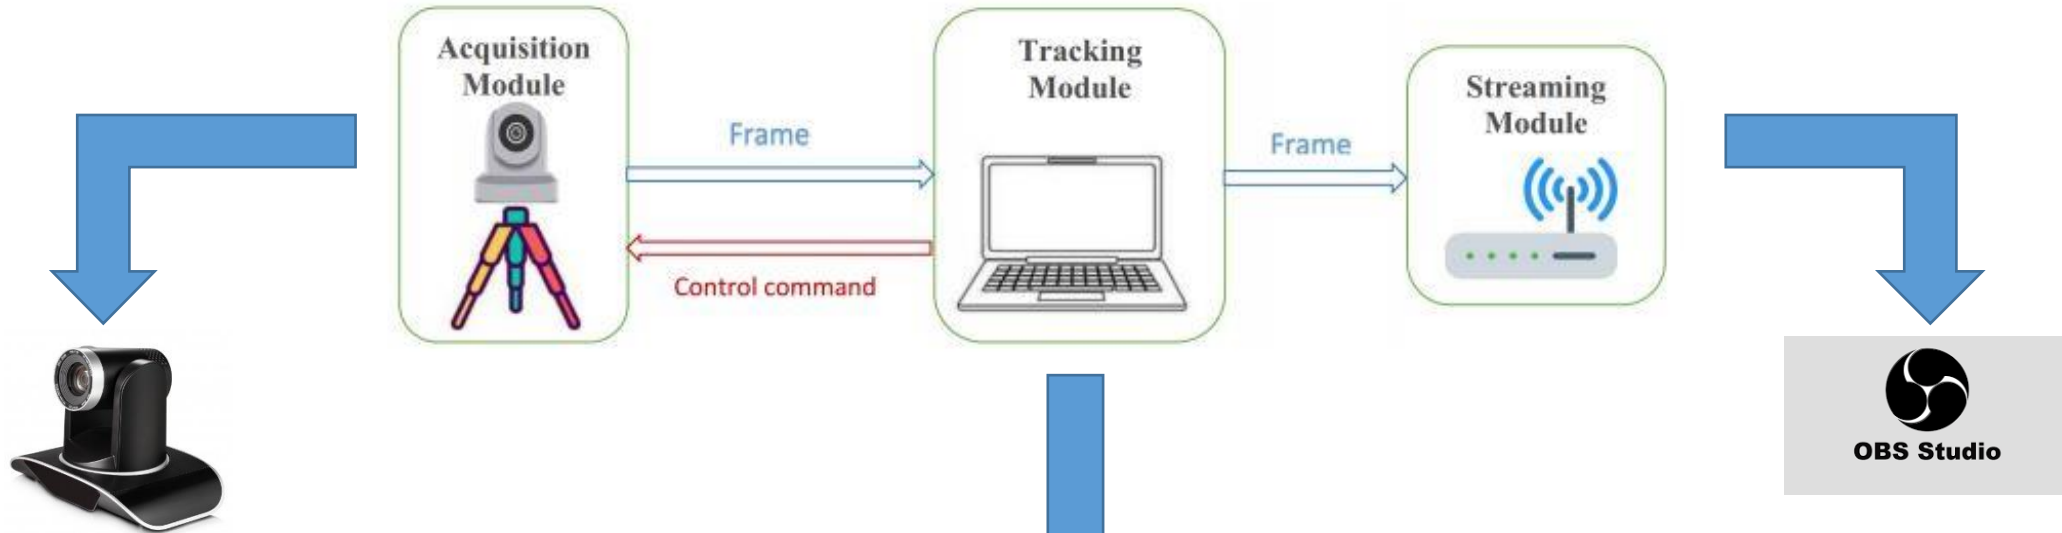

OUTLINE

1. INTRODUCTION

2. HOW IT WORKS?

3. DEMO

1. Introduction

- Motivation: The primary driving force of this work comes from the Lab's urgent needs to offer students the opportunity to attend a remote event from home or anywhere in the world in real-time.
- Pan, Tilt and Zoom Camera (PTZ Camera)

Figure 2: General over-view of the proposed system.

OUTLINE

1. INTRODUCTION

2. HOW IT WORKS?

3. DEMO

2. How it Works?

UV950A-12-U3 Minrray PTZ

SiamRPN

YouTube

OBS Studio +
Youtube

OUTLINE

1. INTRODUCTION
2. HOW IT WORKS?
3. DEMO

The image shows a screenshot of a Windows desktop with OBS Studio running. The OBS interface is in the foreground, displaying a scene titled "Escena" with a preview window showing a woman. The OBS settings panel is open, showing the "Registro de pantalla" (Screen Capture) settings. The settings include: "Mediateca" (Library), "Ajuste" (Adjust), "Más" (More), and "Evaluación" (Evaluation). The "Apertura de miembros" (Member Access) is set to "Lleno" (Full). The "Región" (Region) is set to "La Cámara" (The Camera). The "FPS" is set to "30 fps/s (encomendar)" (30 fps/s (recommend)). The "Audio" is set to "Solo sonido de computadora" (Only computer sound). The "Otros ajustes" (Other settings) include "Grabar el ratón" (Record mouse), "Abra la cámara" (Open camera), and "Límite de tiempo" (Time limit). The "Guardar carpeta" (Save folder) is set to "C:\Users\javier\..." and the "Espacio libre" (Free space) is 790GB. The "calcular" (calculate) button shows "134hora". The "Salir" (Exit) button is also visible. The OBS status bar at the bottom shows "LIVE: 00:00:00", "REC: 00:00:00", and "CPU: 2.3%, 30.00 fps".