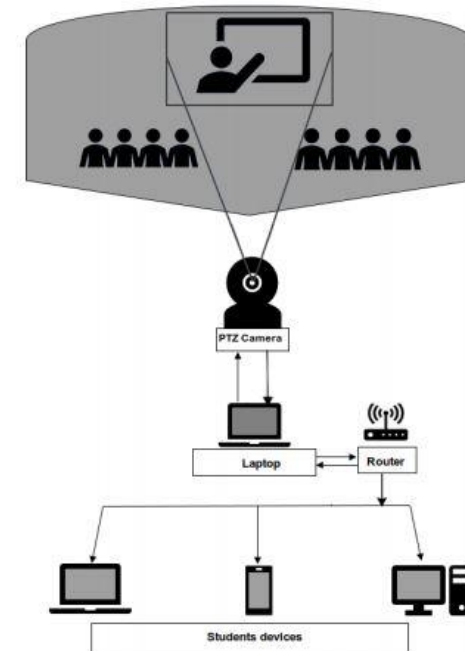

OUTLINE

1. INTRODUCTION

2. HOW IT WORKS?

3. DEMO

1. Introduction

- Motivation: The primary driving force of this work comes from the Lab's urgent needs to offer students the opportunity to attend a remote event from home or anywhere in the world in real-time.
- Pan, Tilt and Zoom Camera (PTZ Camera)

Figure 2: General over-view of the proposed system.

OUTLINE

1. INTRODUCTION

2. HOW IT WORKS?

3. DEMO

2. How it Works?

UV950A-12-U3 Minrray PTZ

SiamRPN

YouTube

OBS Studio +
Youtube

OUTLINE

1. INTRODUCTION
2. HOW IT WORKS?
3. DEMO

The image shows a screenshot of a Windows desktop with OBS Studio running. The OBS interface is in the foreground, displaying a scene titled "Escena" with a preview window showing a woman. The OBS settings panel is open, showing the "Registro de pantalla" (Screen Capture) settings. The settings include: "Mediateca" (Library), "Ajuste" (Adjust), "Más" (More), and "Evaluación" (Evaluation). The "Apertura de miembros" (Member Access) is set to "Lleno" (Full). The "Región" (Region) is set to "La Cámara" (The Camera). The "FPS" is set to "30 fps/s (encomendar)" (30 fps/s (recommend)). The "Audio" is set to "Solo sonido de computadora" (Only computer sound). The "Otros ajustes" (Other settings) include "Grabar el ratón" (Record mouse), "Abra la cámara" (Open camera), and "Límite de tiempo" (Time limit). The "Guardar carpeta" (Save folder) is set to "C:\Users\javier\..." and the "Espacio libre" (Free space) is 790GB. The "calcular" (calculate) button shows "134hora". The "Salir" (Exit) button is also visible. The OBS status bar at the bottom shows "LIVE: 00:00:00", "REC: 00:00:00", and "CPU: 2.3%, 30.00 fps".